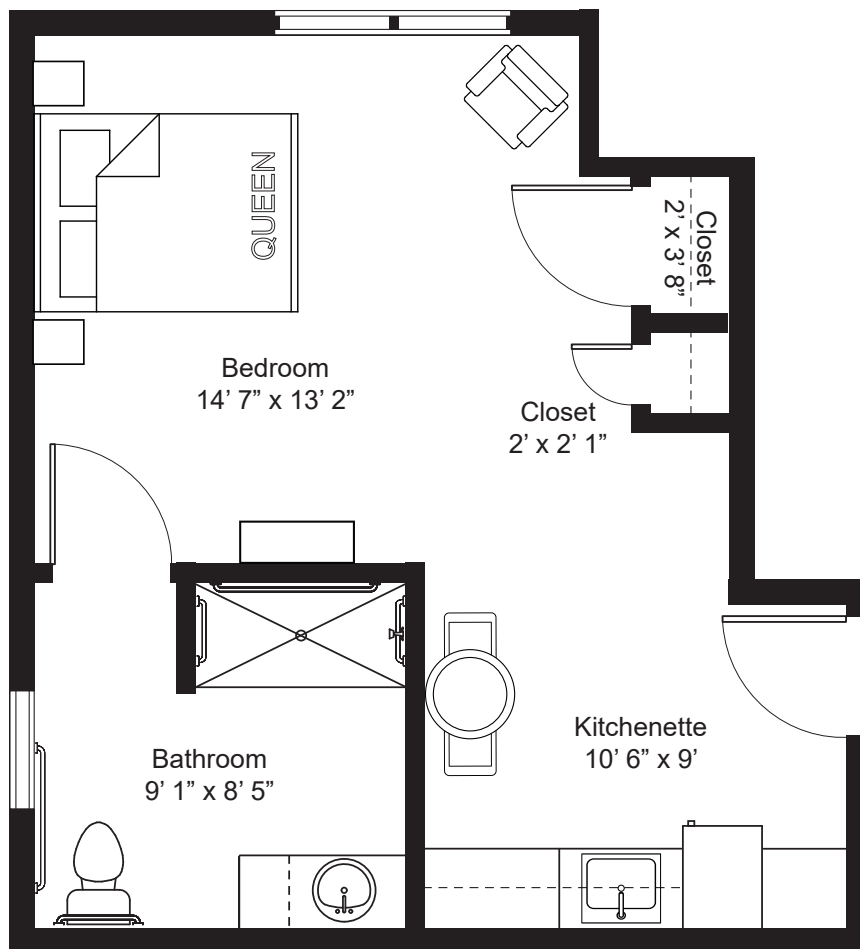

# LARCH

STUDIO • 453 SQ. FT.

**THE DELANEY**  
AT THE GREEN

Floor plan not shown to scale. Window placement may vary.

DATE \_\_\_\_\_ RESIDENCE NUMBER \_\_\_\_\_ PREPARED BY \_\_\_\_\_

ONE TIME COMMUNITY FEE	MONTHLY FEE	OTHER	TOTAL MONTHLY FEE
\$ _____	\$ _____	\$ _____	\$ _____