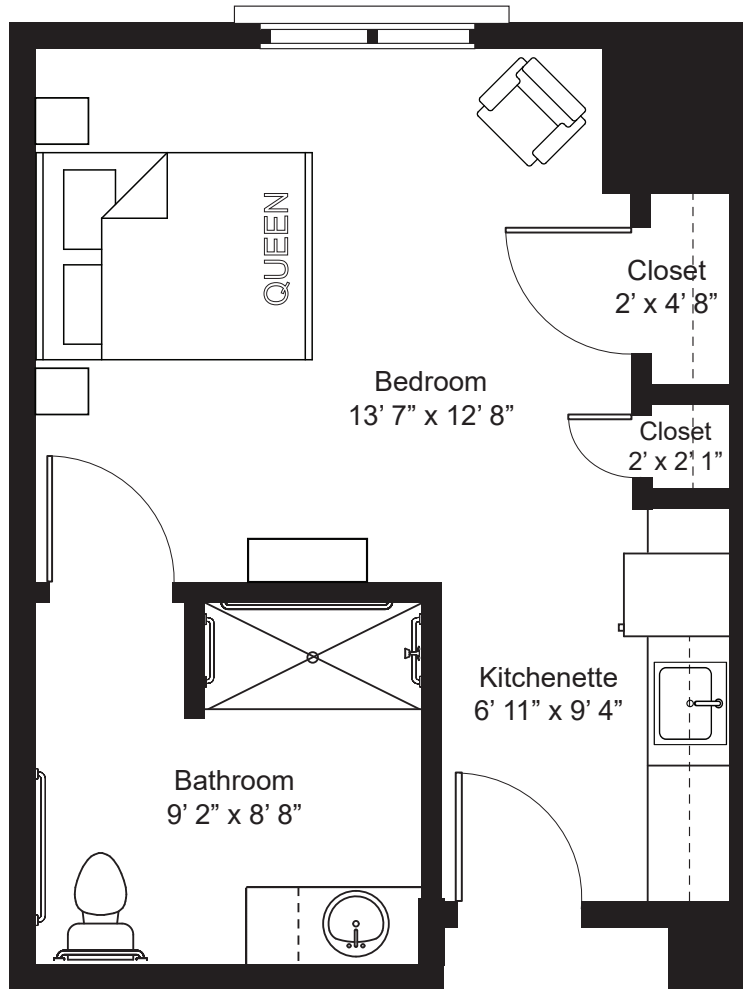

MEMORY CARE

HEMLOCK

STUDIO • 384-413 SQ. FT.

THE DELANEY
AT THE GREEN

Floor plan not shown to scale. Window placement may vary.

DATE _____ RESIDENCE NUMBER _____ PREPARED BY _____

ONE TIME COMMUNITY FEE	MONTHLY FEE	OTHER	TOTAL MONTHLY FEE
\$ _____	\$ _____	\$ _____	\$ _____