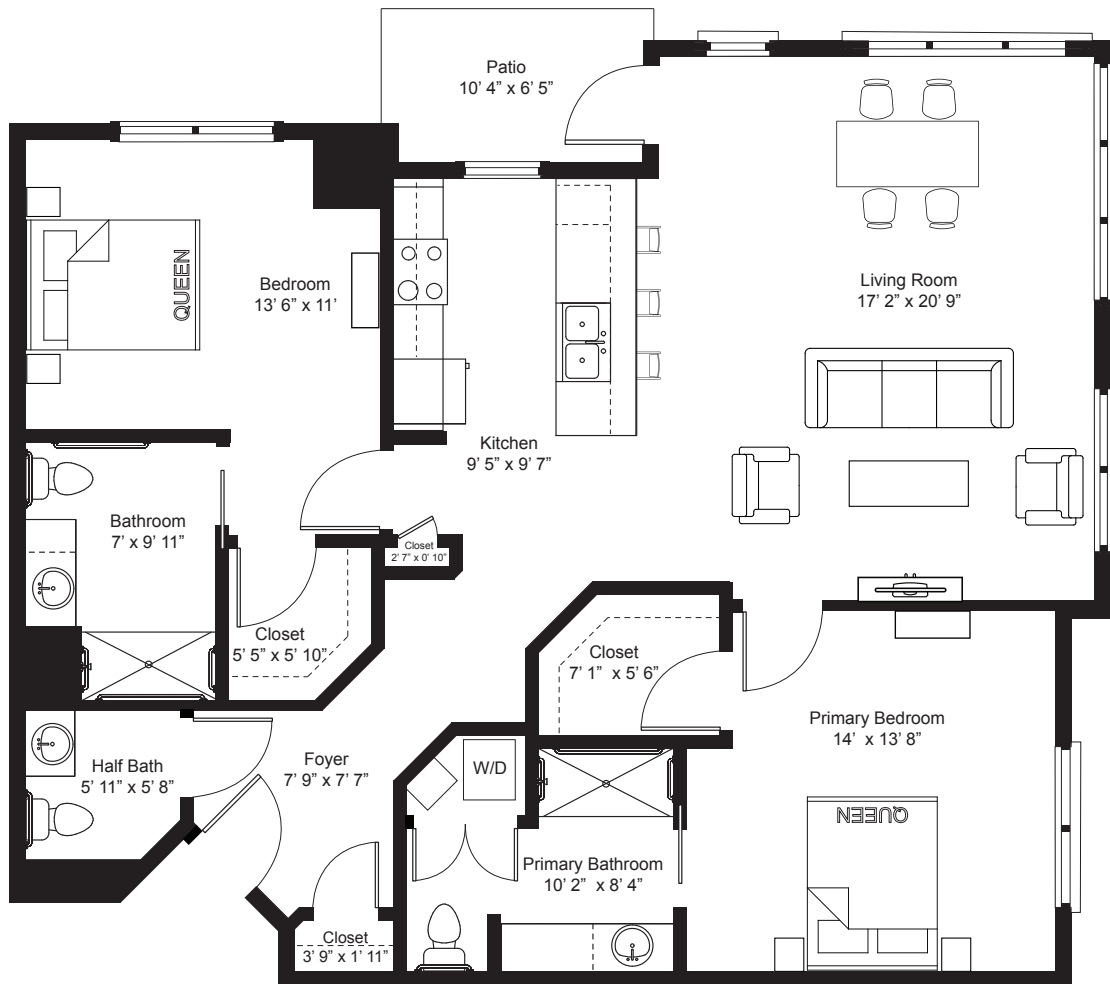

# HONEYLOCUST

2 BEDROOMS • 2 1/2 BATHROOMS • 1334 SQ. FT.

**THE DELANEY**  
AT THE GREEN

Floor plan not shown to scale. Window placement may vary.

DATE \_\_\_\_\_ RESIDENCE NUMBER \_\_\_\_\_ PREPARED BY \_\_\_\_\_