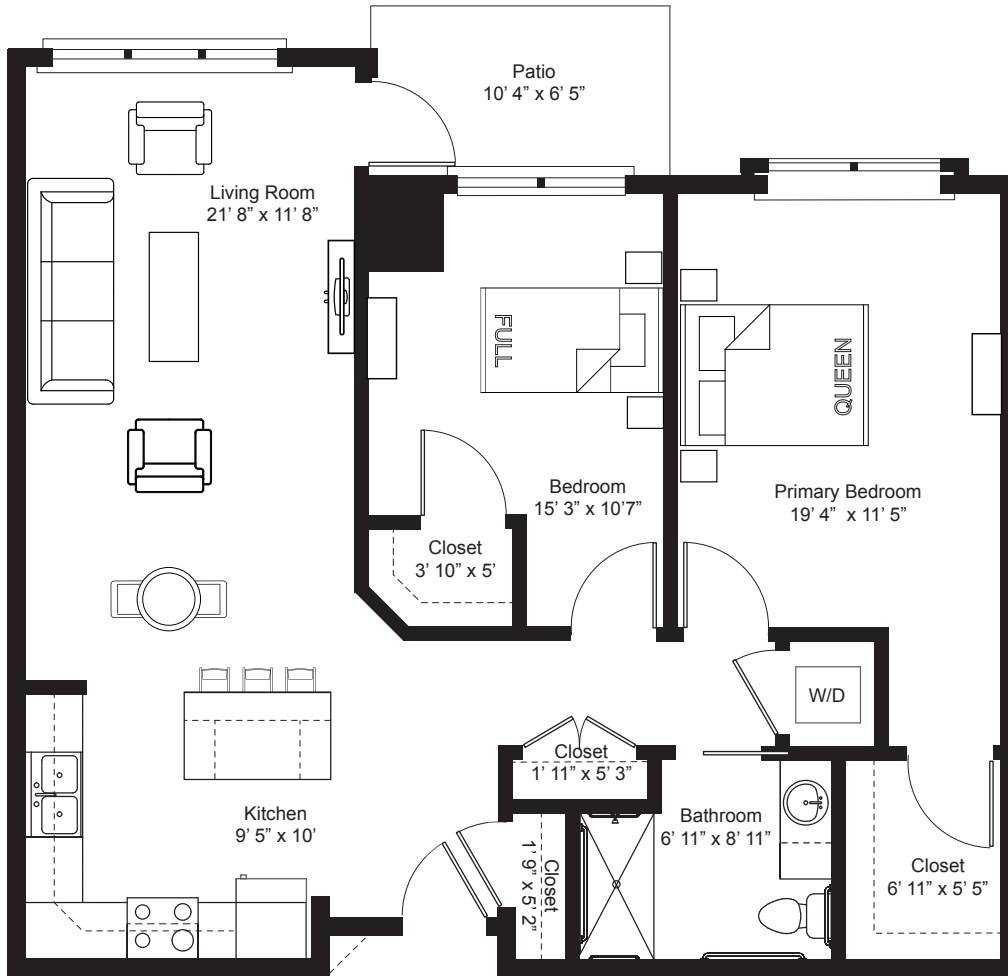

INDEPENDENT LIVING

HICKORY

2 BEDROOMS • 1 BATHROOM • 1027 SQ. FT.

THE DELANEY
AT THE GREEN

Floor plan not shown to scale. Window placement may vary.

DATE _____ RESIDENCE NUMBER _____ PREPARED BY _____

ONE TIME COMMUNITY FEE	MONTHLY FEE	2ND PERSON FEE
\$ _____	\$ _____	\$ _____
	OTHER	TOTAL MONTHLY FEE
	\$ _____	\$ _____