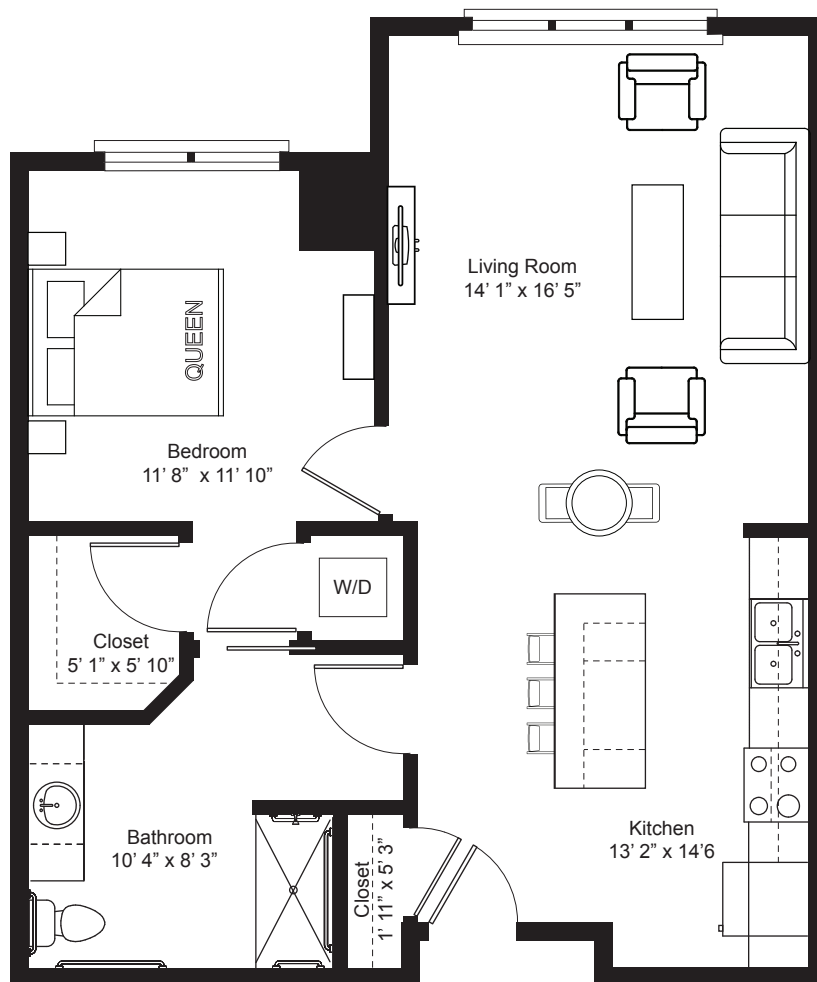

# HACKBERRY

1 BEDROOM • 1 BATHROOM • 803-814 SQ. FT.

**THE DELANEY**  
AT THE GREEN

Floor plan not shown to scale. Window placement may vary.

DATE \_\_\_\_\_ RESIDENCE NUMBER \_\_\_\_\_ PREPARED BY \_\_\_\_\_