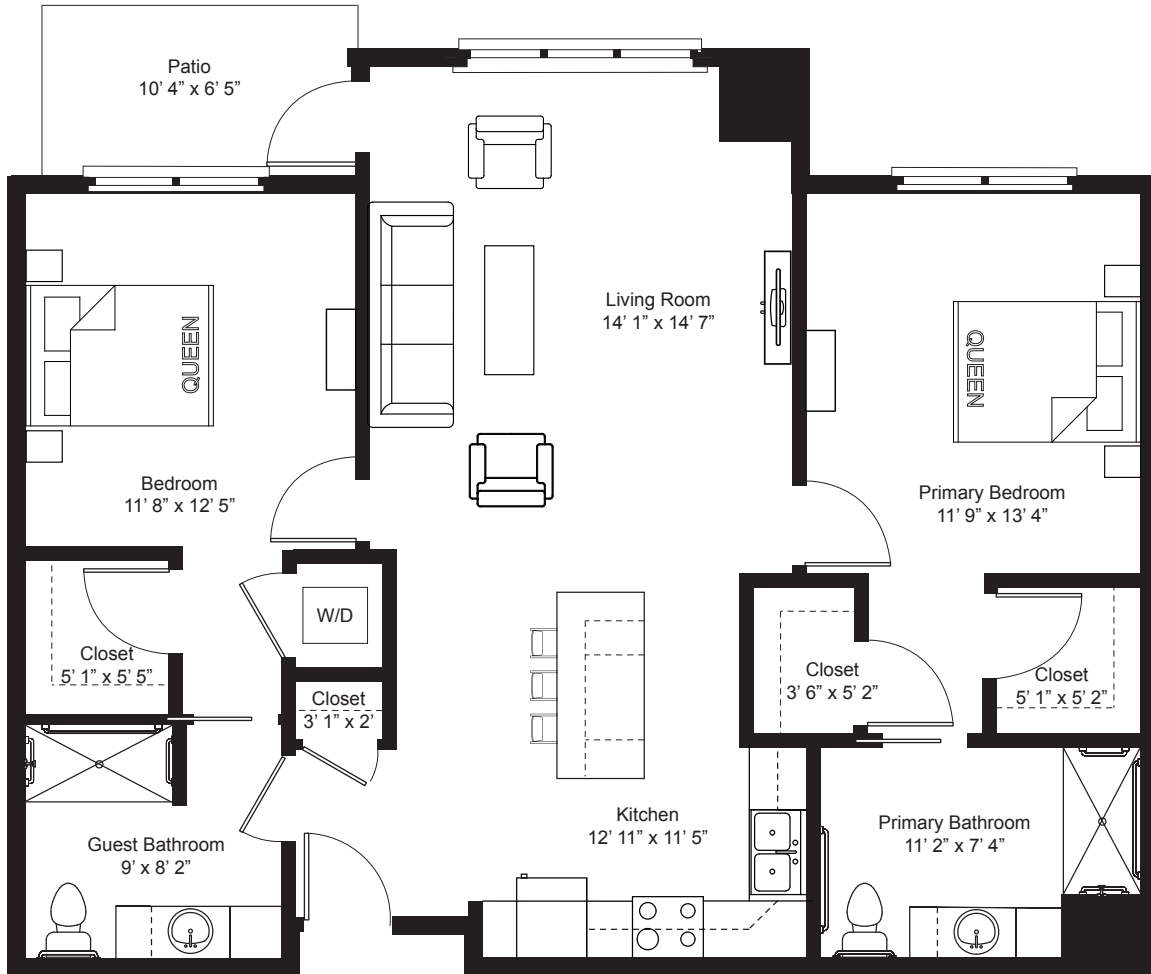

INDEPENDENT LIVING

LINDEN

2 BEDROOMS • 2 BATHROOMS • 1181 SQ. FT.

THE DELANEY
AT THE GREEN

Floor plan not shown to scale. Window placement may vary.

DATE _____ RESIDENCE NUMBER _____ PREPARED BY _____

ONE TIME COMMUNITY FEE