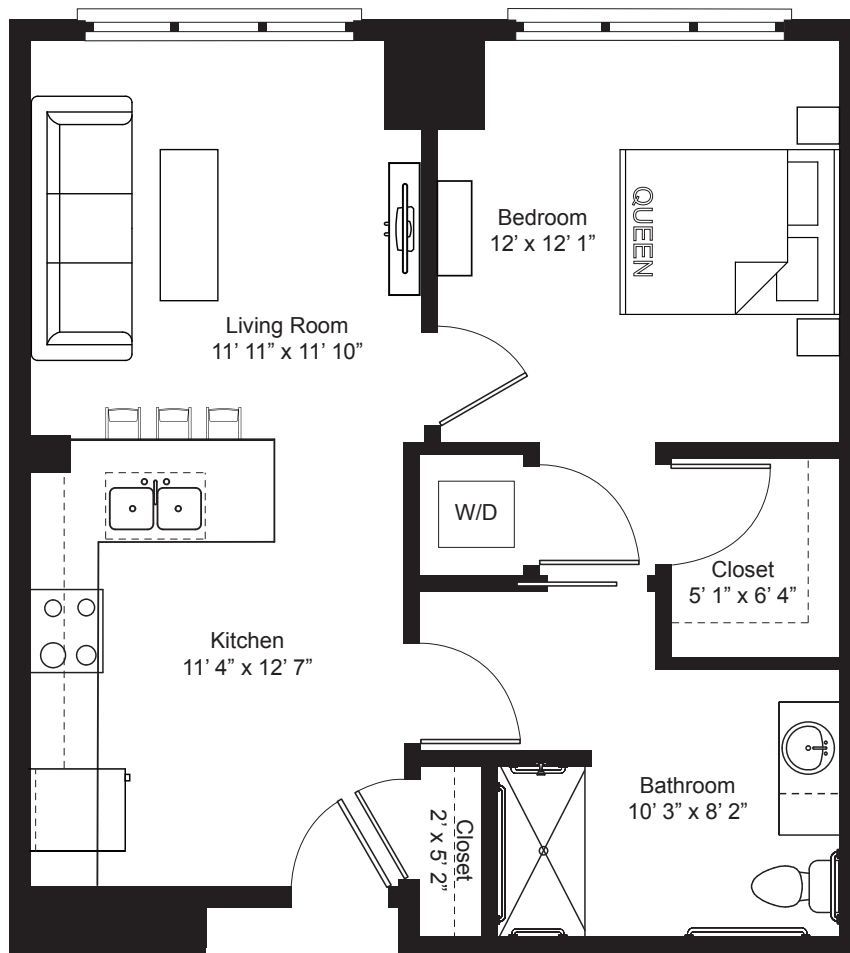

INDEPENDENT LIVING

ASPEN

1 BEDROOM • 1 BATHROOM • 691 SQ. FT.

THE DELANEY
AT THE GREEN

Floor plan not shown to scale. Window placement may vary.

DATE _____ RESIDENCE NUMBER _____ PREPARED BY _____

ONE TIME COMMUNITY FEE	MONTHLY FEE	2ND PERSON FEE
\$ _____	\$ _____	\$ _____
	OTHER	TOTAL MONTHLY FEE
	\$ _____	\$ _____